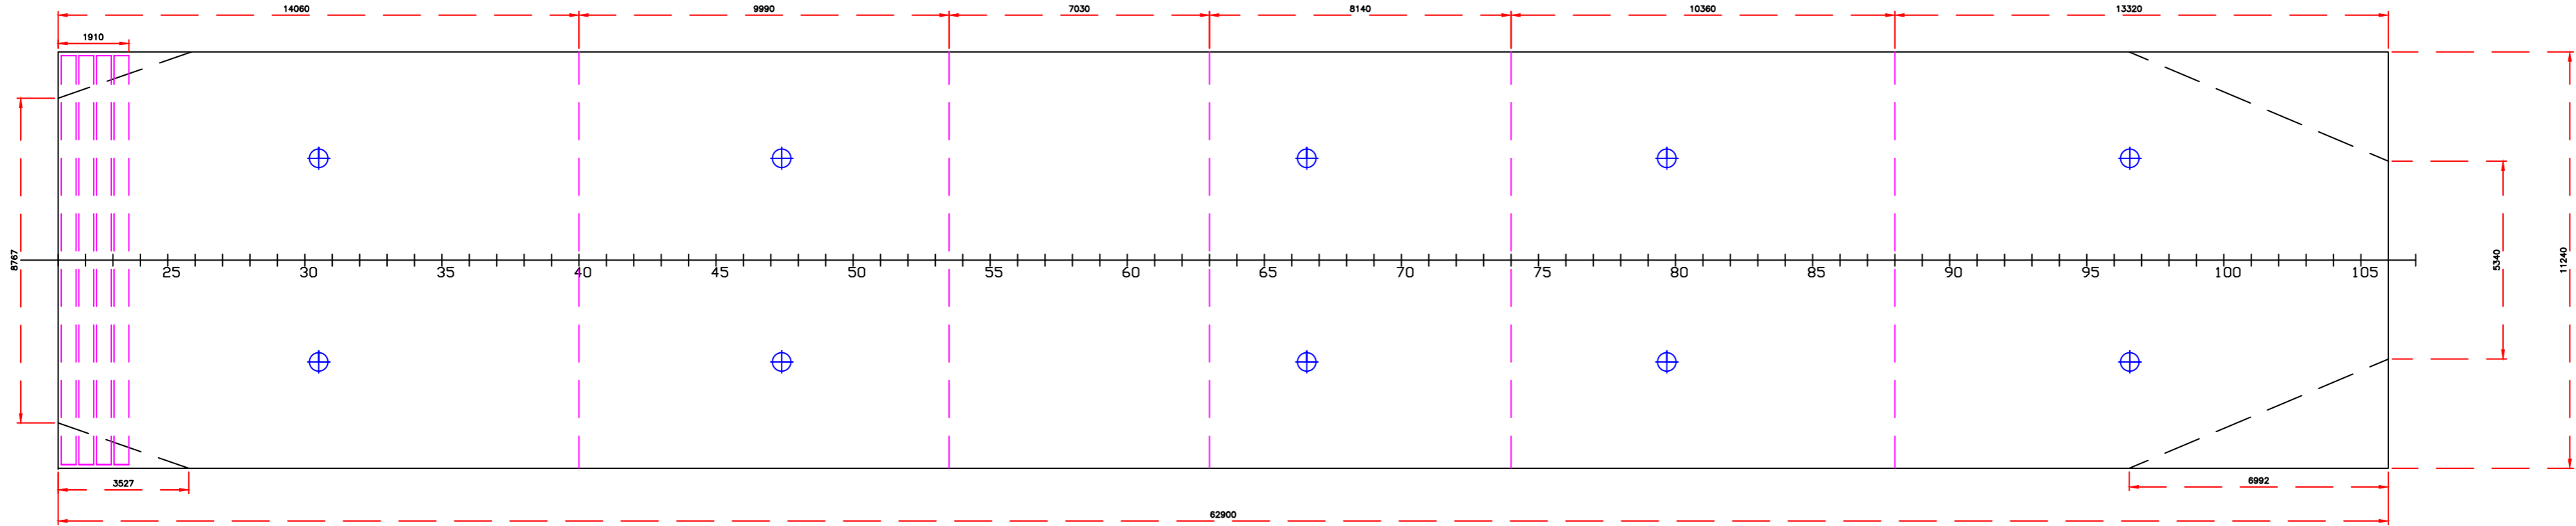

TANKTOP

PROFILE

⊕ FEED HATCHES, inner Ø 500 mm

--- CENTER BULKHEAD

FEED STAVANGER

MAIN DIMENSIONS:

LENGTH -OVER ALL.	89,95 m
LENGTH -BETW. PERP.	84,98 m
BREADTH -MOULDED	13,60 m
DRAFT	5,71 m
DRAFT MOULDED	7,20 m

VOLUM BULKHEAD 2 PCS	32 m ³
VOLUM CARGO HOLD	5 630 m ³
VOLUM CARGO HOLD, BULKHEAD ONBOARD	5 595 m ³

REV.NO.	REVISION	DATE	APPR
CLIENT FEED STAVANGER		CLIENT REFERENCE	
TITLE POCKET PLAN		SCALE	DRAWN _SIGN DATO CK'D _KONTROLL APPR. _GODKJENT
HALTEN AS OLAV TRYGGVASSONS GT 40 N-7011 TRONDHEIM NORWAY		PROJECT NO. YARD NO.	SFI
		FILE NAME / DRAWING NO.	REV.NO. A