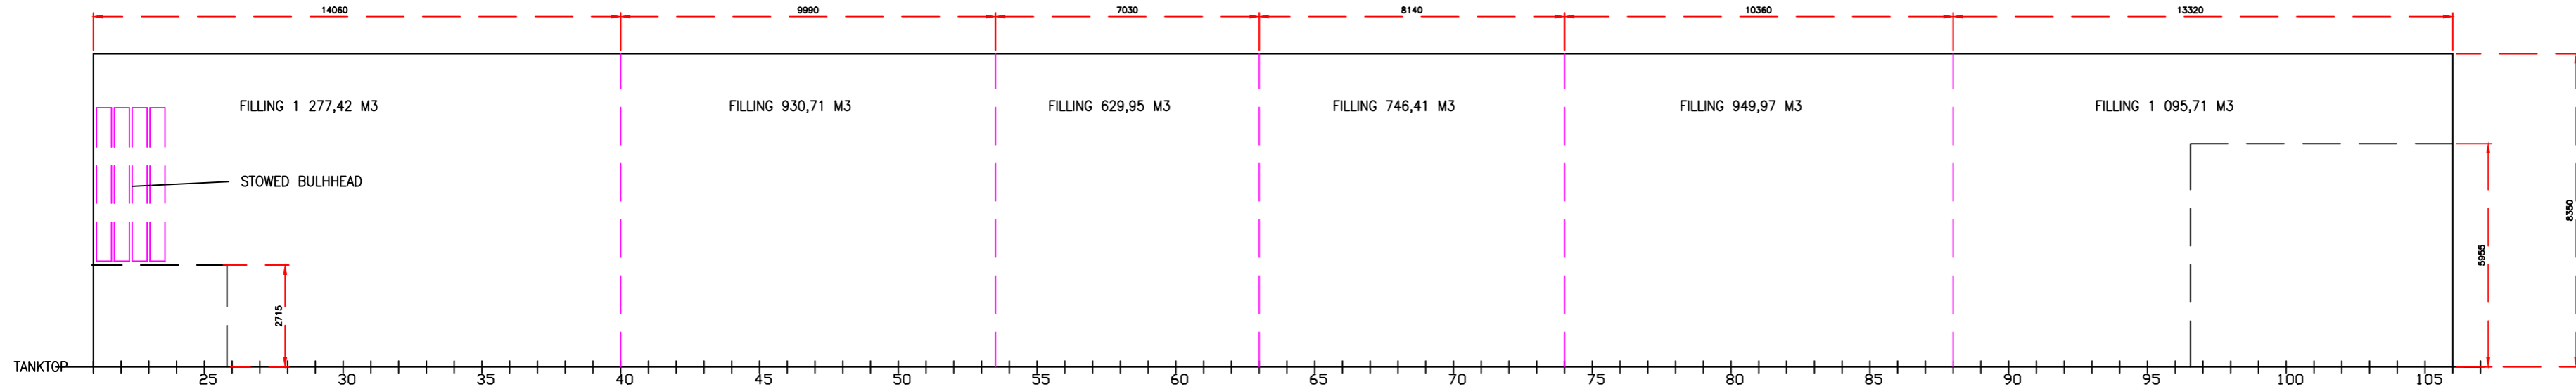

TANKTOP

PROFILE

⊕ FEED HATCHES, inner Ø 500 mm

--- CENTER BULKHEAD

FEED STAVANGER

MAIN DIMENSIONS:

LENGTH -OVER ALL.	89,95 m
LENGTH -BETW. PERP.	84,98 m
BREADTH -MOULDED	13,60 m
DRAFT	5,71 m
DRAFT MOULDED	7,20 m

VOLUM BULKHEAD 2 PCS	32 m ³
VOLUM CARGO HOLD	5 630 m ³
VOLUM CARGO HOLD, BULKHEAD ONBOARD	5 595 m ³

REV.NO.	REVISION	DATE	APPR
CLIENT FEED STAVANGER		CLIENT REFERENCE	
TITLE POCKET PLAN		SCALE	DRAWN _SIGN DATO CK'D _KONTROLL APPR. _GODKJENT
HALTEN AS OLAV TRYGGVASSONS GT 40 N-7011 TRONDHEIM NORWAY		PROJECT NO. YARD NO.	SFI
		FILE NAME / DRAWING NO.	REV.NO. A