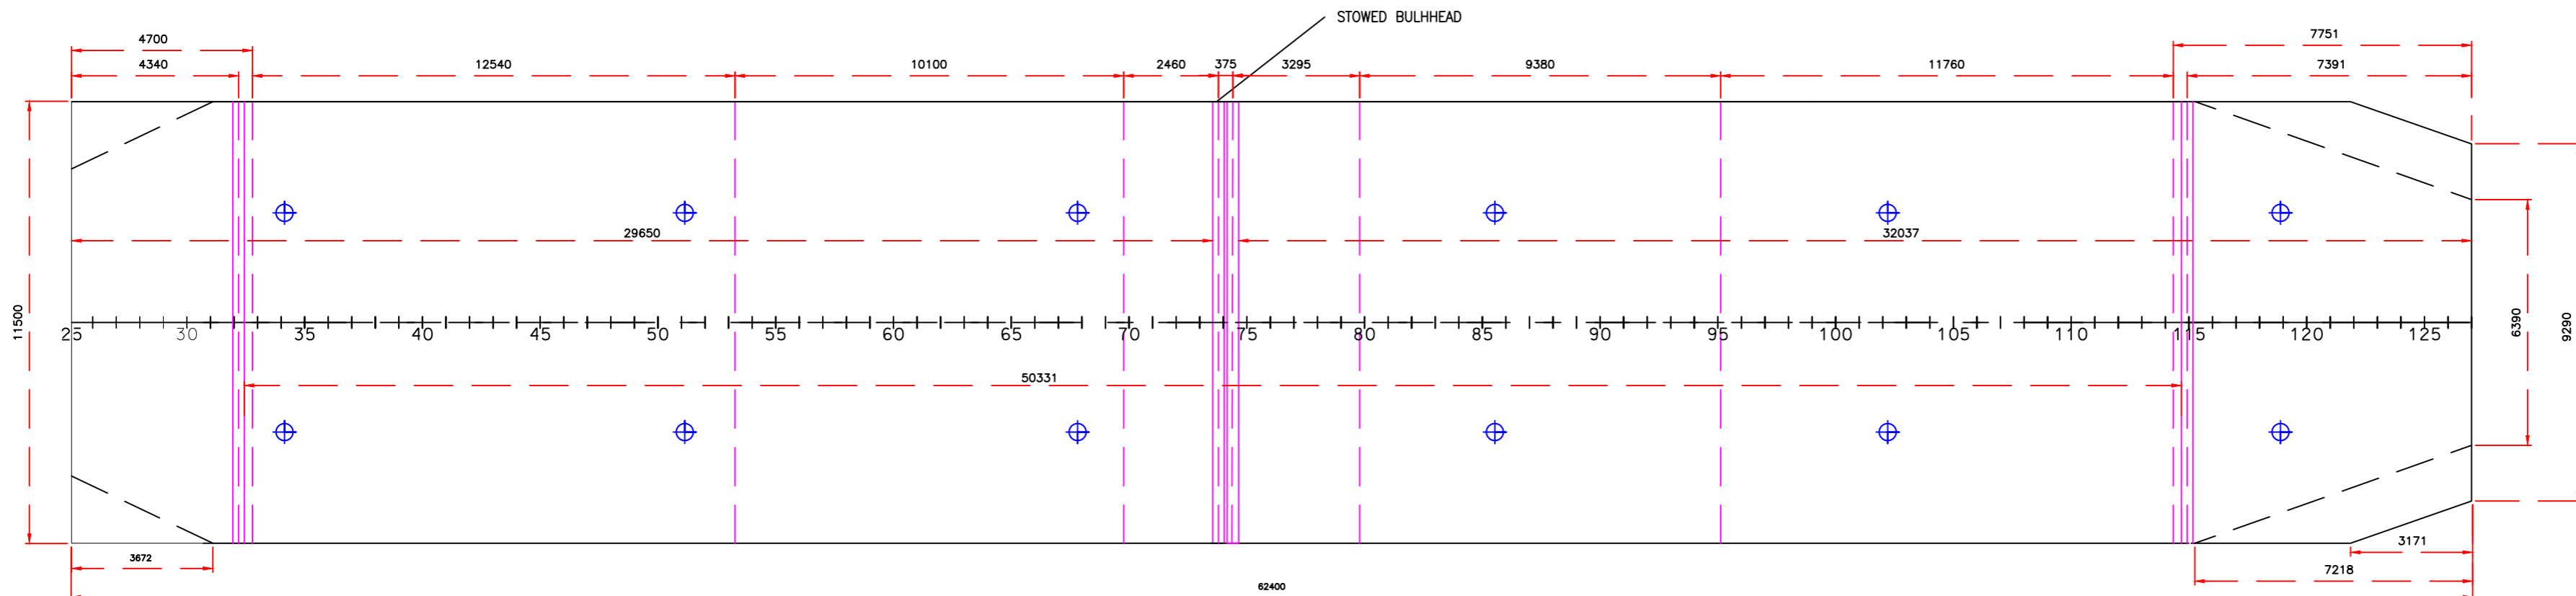

TANKTOP

PROFILE

 FEED HATCHES, inner Ø 470 mm
 CENTER BULHHEAD

FEED RANA

MAIN DIMENSIONS:

LENGTH -OVER ALL.	89.99 m
LENGTH -BETW. PERP.	84.98 m
BREADTH -MOULDED	14.00 m
DRAFT	5.10 m
DRAFT MOULDED	7.15 m

VOLUM BULKHEAD 2 PCS	31 m ³
VOLUM CARGO HOLD	5 935 m ³
VOLUM CARGO HOLD, BULKHEAD ONBOARD	5 873 m ³

REV.NO.	REVISION	DATE	APPR
CLIENT		CLIENT REFERENCE	
FEED RANA		SCALE	DRAWN _SIGNDATO
TITLE		CK'D _KONTROLL	
POCKET PLAN		APPR. _GODKJENT	
PROJECT NO.		YARD NO.	SFI
HALTEN AS OLAV TRYGGVASON'S GT 40 N-7011 TRONDHEIM NORWAY		FILE NAME / DRAWING NO.	REV.NO. A