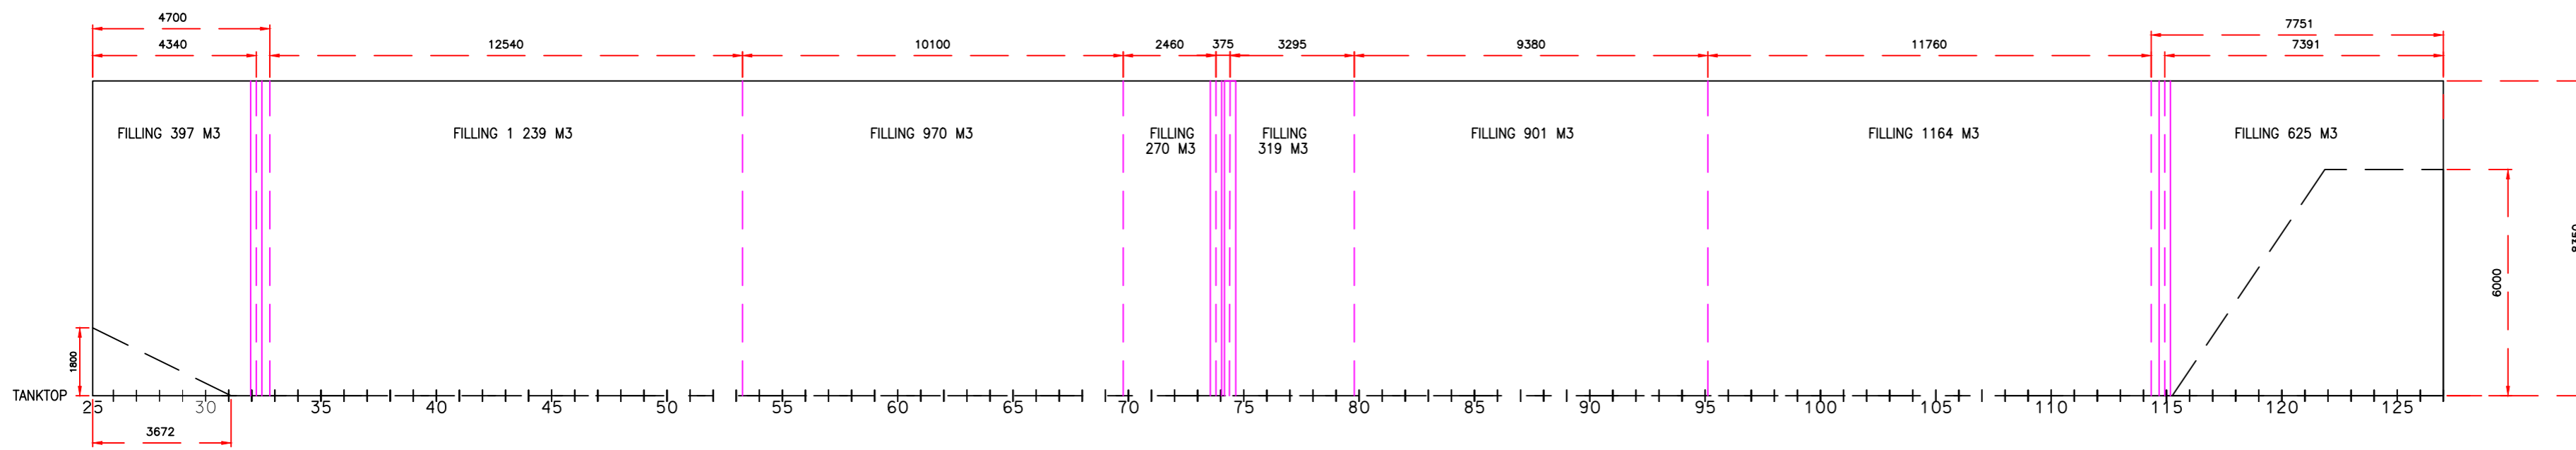

TANKTOP

PROFILE

 FEED HATCHES, inner Ø 470 mm
 CENTER BULHHEAD

FEED RANA

MAIN DIMENSIONS:

LENGTH -OVER ALL.	89.99 m
LENGTH -BETW. PERP.	84.98 m
BREADTH -MOULDED	14.00 m
DRAFT	5.10 m
DRAFT MOULDED	7.15 m

VOLUM BULKHEAD 2 PCS	31 m ³
VOLUM CARGO HOLD	5 935 m ³
VOLUM CARGO HOLD, BULKHEAD ONBOARD	5 873 m ³

REV.NO.	REVISION	DATE	APPR
CLIENT		CLIENT REFERENCE	
FEED RANA		SCALE	DRAWN _SIGNDATO
TITLE		CK'D _KONTROLL	
POCKET PLAN		APPR. _GODKJENT	
PROJECT NO.		YARD NO.	SFI
HALTEN AS OLAV TRYGGVASON'S GT 40 N-7011 TRONDHEIM NORWAY		FILE NAME / DRAWING NO.	REV.NO. A