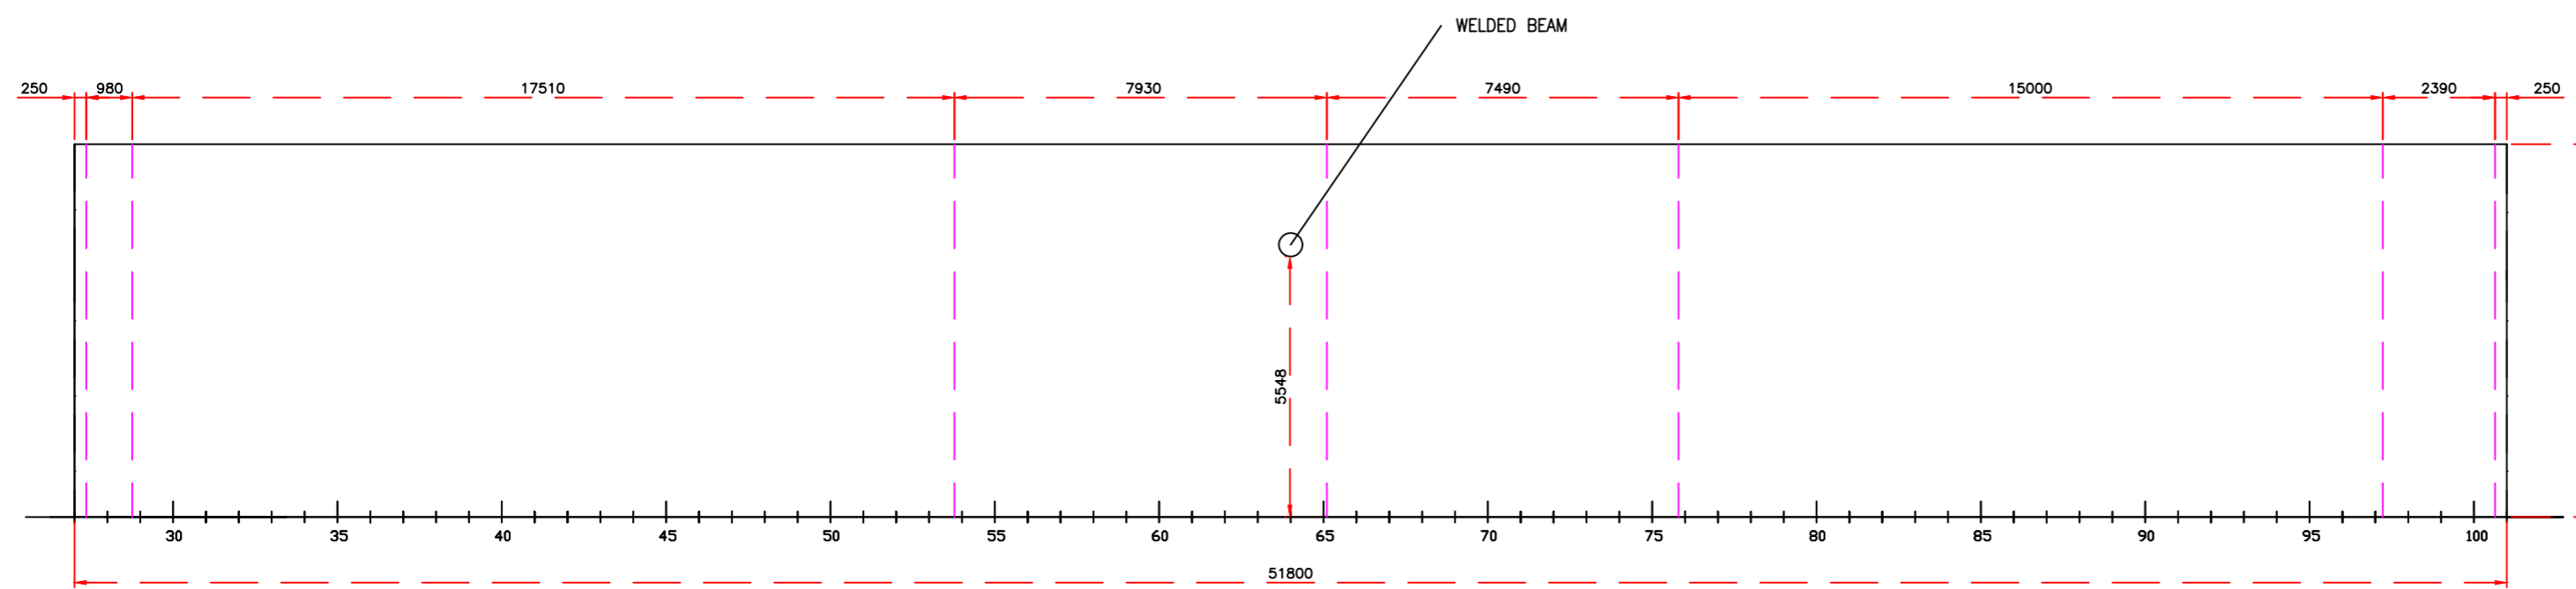

TANKTOP

PROFILE

FEED HALTEN

MAIN DIMENSIONS:

LENGTH -OVER ALL.	81,50 m
LENGTH -BETW. PERP.	77,00 m
BREADTH -MOULDED	12,30 m
DRAFT	5,20 m
DRAFT MOULDED	6,70 m

VOLUM BULKHEAD 2 PCS	42 m ³
VOLUM CARGO HOLD	4 235 m ³
VOLUM CARGO HOLD, BULKHEAD ONBOARD	4 193 m ³

--- CENTER BULHHEAD

REV.NO.	REVISION	DATE	APPR
CLIENT		CLIENT REFERENCE	
FEED HALTEN		SCALE	DRAWN _SIGMDATO
TITLE		CK'D _KONTROLL	
POCKET PLAN		APPR. _GODKJENT	
PROJECT NO.	YARD NO.	SFI	
FILE NAME / DRAWING NO.		REV.NO.	
HALTEN AS OLAV TRYGGVASON'S GT 40 N-7011 TRONDHEIM NORWAY		A	